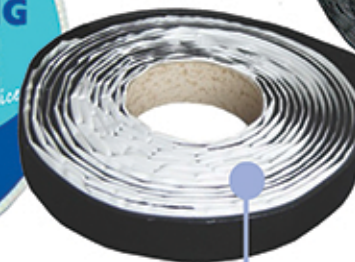

DENSO TAPE

Improved shelf friendly "clean pack" no-leak bag, now shows size, barcode, and instructions for use

DENSOSTRIP

A permanently flexible joint sealing strip for sealing the joints of precast concrete box culverts, manholes, inspection chambers, shafts, tunnels and pipe sections

DENSO ANTI-SLIP TAPE

For interior and exterior use on steps, stairs, paths, slippery surfaces and hazard areas. Available in: BLACK, YELLOW, CLEAR and HAZARD

DENSO SKID RESISTANT OVERBANDING TAPE

Has a special textured surface which has been independently tested and proved to exceed the minimum skid resistance value for overbanding materials specified by the Department for Transport (UK)

DENSO FLASHING TAPE

Denso self-adhesive flashing tape Offers an instant and effective waterproof seal

DENSO DRY LINING TAPE

Self-Adhesive Plaster Board Jointing Tape Recommended for taping dry wall joints and repairing cracks or holes in plaster board walls and ceilings

DENSOBAND

For sealing vertical joints in hot asphalt and wearing courses to asphalt, will adhere to concrete or ironware in road repair or construction

DENSO OVERBANDING TAPE

Offers an instant waterproof seal on cracks in secondary asphalt roads and limiting further damage by preventing ingress of rainwater, can also be used on failed reinstatement joints